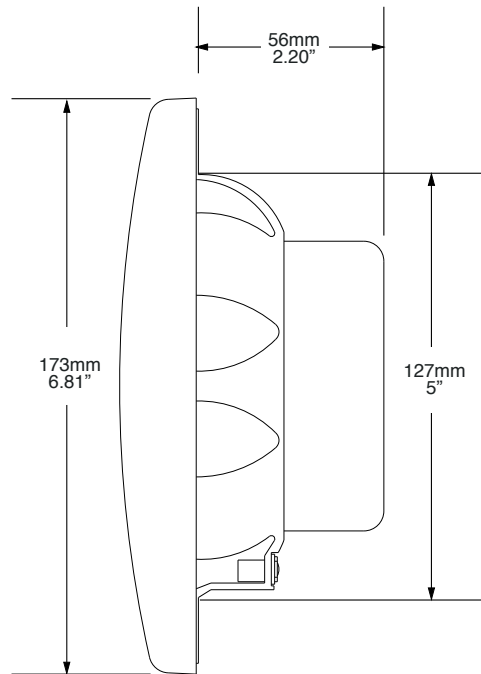

SPEAKER INSTALLATION

WR85B, WR85W

Model #	Grill Color	Hole Diameter	Mounting Depth
WR85B	Black	129mm / 5.08"	58mm / 2.28"
WR85W	White	129mm / 5.08"	58mm / 2.28"

The concepts, depictions and information in this document or drawing are CONFIDENTIAL and constitute intellectual property of Magnadyne Corporation. Any use thereof, and any copying or distribution of the contents, without the express written permission of Magnadyne Corporation is strictly prohibited. Use and distribution authorized under and pursuant to a written non-disclosure and/or confidentiality agreement in effect between Magnadyne and the recipient is permitted.

NOTE:

This is an 8.5" x 11" standard letter size document. This speaker hole template is shown here at 100% scale and should be printed out at actual size for mounting accuracy.