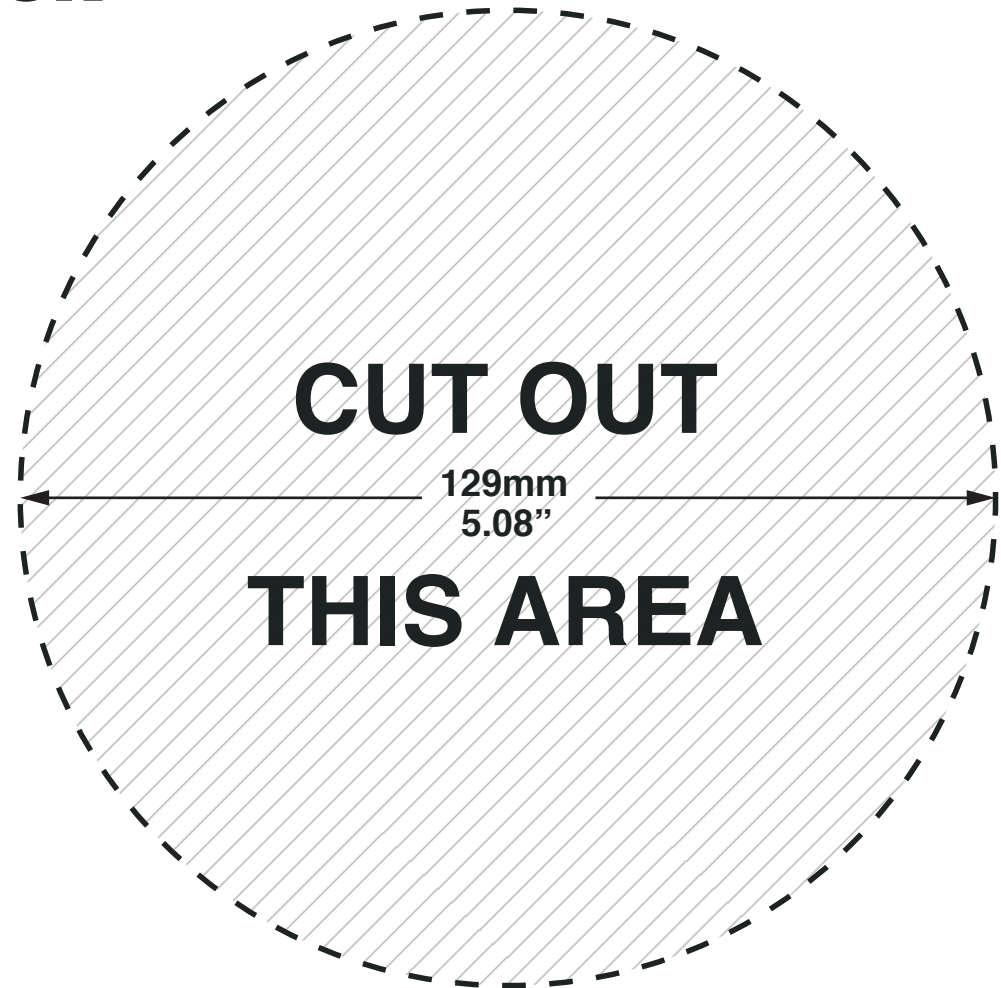

SPEAKER INSTALLATION

WR85B, WR85W

Model #	Grill Color	Hole Diameter	Mounting Depth
WR85B	Black	129mm / 5.08"	58mm / 2.28"
WR85W	White	129mm / 5.08"	58mm / 2.28"

The concepts, depictions and information in this document or drawing are CONFIDENTIAL and constitute intellectual property of Magnadyne Corporation. Any use thereof, and any copying or distribution of the contents, without the express written permission of Magnadyne Corporation is strictly prohibited. Use and distribution authorized under and pursuant to a written non-disclosure and/or confidentiality agreement in effect between Magnadyne and the recipient is permitted.

NOTE:

This is an 8.5" x 11" standard letter size document. This speaker hole template is shown here at 100% scale and should be printed out at actual size for mounting accuracy.