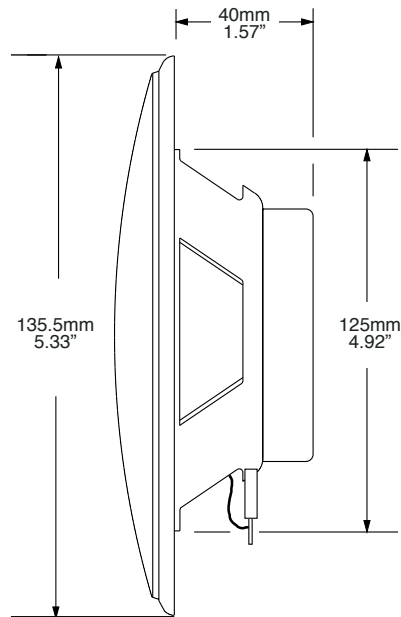

## WR45B, WR45W

Model #	Grill Color	Hole Diameter	Mounting Depth
WR45B	Black	113mm / 4.49"	40mm / 1.57"
WR45W	White	113mm / 4.49"	40mm / 1.57"

The concepts, depictions and information in this document or drawing are CONFIDENTIAL and constitute intellectual property of Magnadyne Corporation. Any use thereof, and any copying or distribution of the contents, without the express written permission of Magnadyne Corporation is strictly prohibited. Use and distribution authorized under and pursuant to a written non-disclosure and/or confidentiality agreement in effect between Magnadyne and the recipient is permitted.

### NOTE:

This is an 8.5" x 11" standard letter size document. This speaker hole template is shown here at 100% scale and should be printed out at actual size for mounting accuracy.