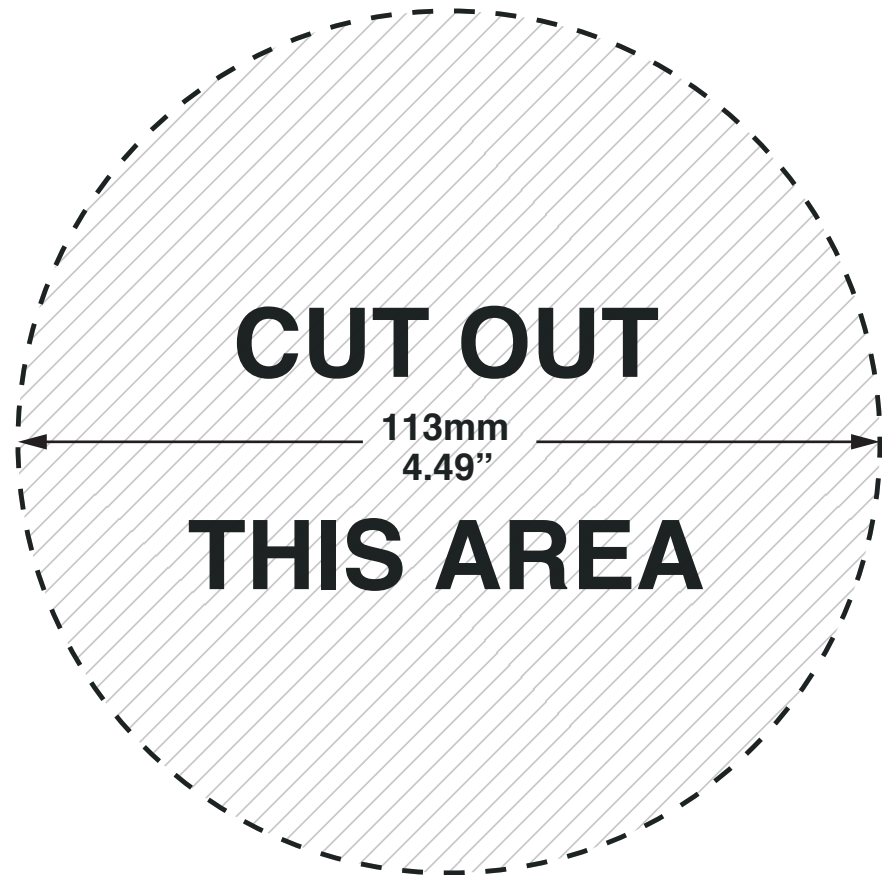

## WR45B, WR45W

Model #	Grill Color	Hole Diameter	Mounting Depth
WR45B	Black	113mm / 4.49"	40mm / 1.57"
WR45W	White	113mm / 4.49"	40mm / 1.57"

The concepts, depictions and information in this document or drawing are CONFIDENTIAL and constitute intellectual property of Magnadyne Corporation. Any use thereof, and any copying or distribution of the contents, without the express written permission of Magnadyne Corporation is strictly prohibited. Use and distribution authorized under and pursuant to a written non-disclosure and/or confidentiality agreement in effect between Magnadyne and the recipient is permitted.

### NOTE:

This is an 8.5" x 11" standard letter size document. This speaker hole template is shown here at 100% scale and should be printed out at actual size for mounting accuracy.